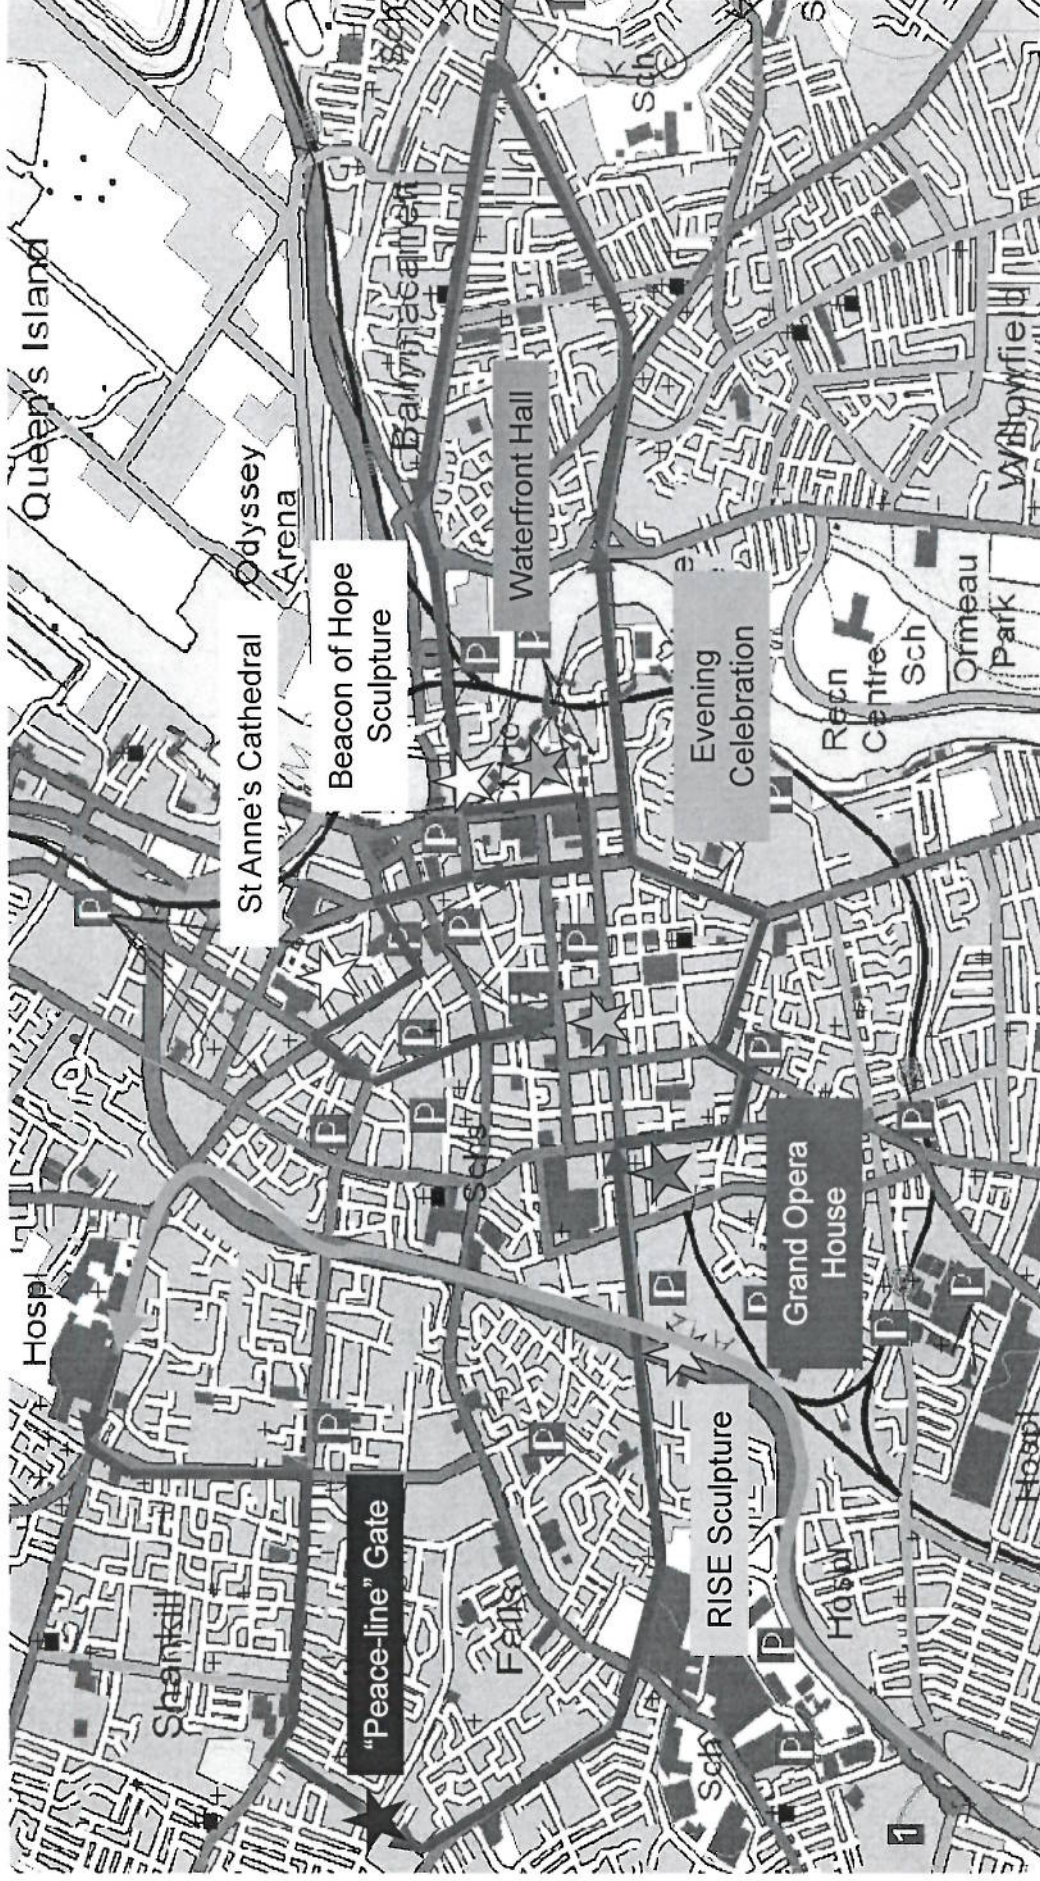

Appendix 1 Torch Relay Route

Proposed TB Route into "Evening Celebration" – Belfast.

— = Convoy
— = Torchbearer (7.2 mile)